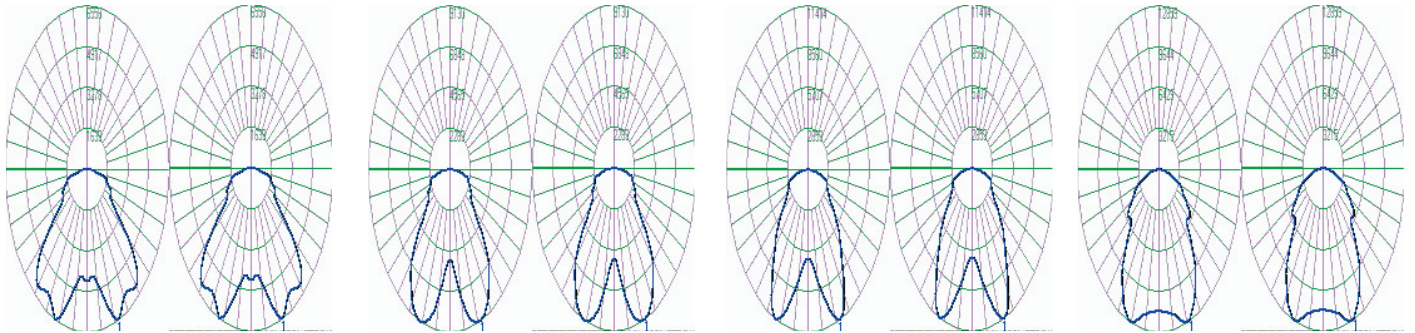

FHB-654
Efficiency = 98.2%
S/MH = 1.7

FHB-854
Efficiency = 92.7%
S/MH = 1.4

HIGH BAY REPLACEMENT GUIDE - QUICK REFERENCE

FHB System Fixture Spacing	FHB 4x54 T5 HO, 234 W			FHB 5x54 T5 HO, 295 W		
	15	20	25	15	20	25
	Maintained Footcandles*			Maintained Footcandles*		
50' High	55	29	18	76	40	21
45' High	58	31	19	82	45	23
40' High	62	34	21	90	49	28
35' High	65	36	23	95	52	30
30' High	68	38	25	103	55	33
25' High	70	41	27	108	58	38
20' High	75	43	29	112	62	42
15' High	78	45	31			