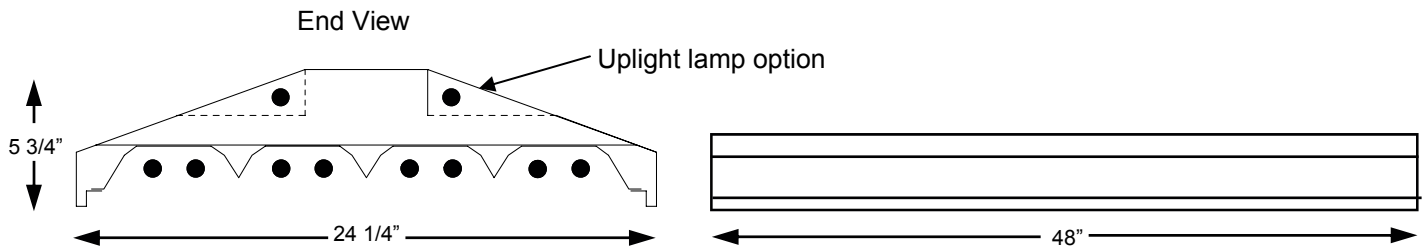

FHB-454
Efficiency = 97.6%
S/MH = 1.9

FHB-554
Efficiency = 99.7%
S/MH = 1.8

FHB-654
Efficiency = 98.2%
S/MH = 1.7

FHB-854
Efficiency = 92.7%
S/MH = 1.4

HIGH BAY REPLACEMENT GUIDE - QUICK REFERENCE

FHB System Fixture Spacing	FHB 4x54 T5 HO, 234 W			FHB 5x54 T5 HO, 295 W		
	15	20	25	15	20	25
	Maintained Footcandles*			Maintained Footcandles*		
50' High	55	29	18	76	40	21
45' High	58	31	19	82	45	23
40' High	62	34	21	90	49	28
35' High	65	36	23	95	52	30
30' High	68	38	25	103	55	33
25' High	70	41	27	108	58	38
20' High	75	43	29	112	62	42
15' High	78	45	31			

FHB System Fixture Spacing	FHB 6x54 T5 HO, 351 W			FHB 8x54 T5 HO, 468 W		
	15	20	25	15	20	25
	Maintained Footcandles*			Maintained Footcandles*		
50' High	82	46	25	105	58	35
45' High	88	50	28	115	63	38
40' High	94	54	32	123	68	41
35' High	100	57	35	128	72	43
30' High	108	60	38	135	75	45
25' High	115	63	43			
20' High	120	68	47			
15' High						

* T5 FHB® T5 HO lamps at 4,500 lumens, no uplight
Actual results may vary up or down depending on several factors