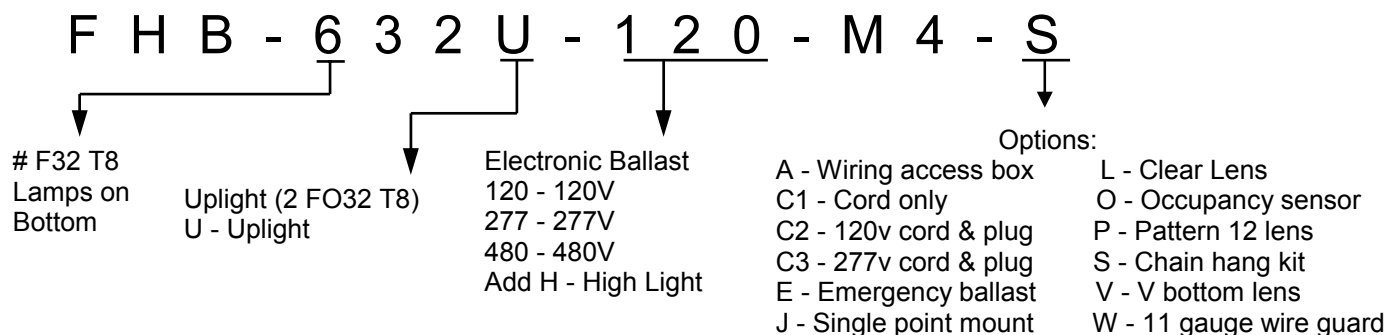

APPLICATION

Energy efficient T8 fluorescent alternative to Low Bay and High Bay lighting.

Replace existing HID lighting in retail, industrial, open and stack aisle applications.

Suitable for double pendant or single pendant with access box, chain mount with Y-hangers.

CONSTRUCTION

Body and end caps are 22 gauge C.R.S. painted white. Custom colors available.

End caps are riveted to housing for strength and rigidity.

Top mounted heavy gauge electrical access box option for single pendant mount.

Precision formed 95% reflective aluminum reflectors are held in place with quarter turnlocks.

No tools required for lamp or ballast access.

Factory installed occupancy sensor options for increased energy savings.

Only quality name brand electronic ballasts are used.

FHB® fixtures and electrical components are U.L. listed.

Mor-Lite, Inc.

email: johnhuebner@mor-lite.com

Greenville, SC · Park City, UT · Houston, TX

801.597.8300 · Fax 435.604.7056 · www.mor-lite.com