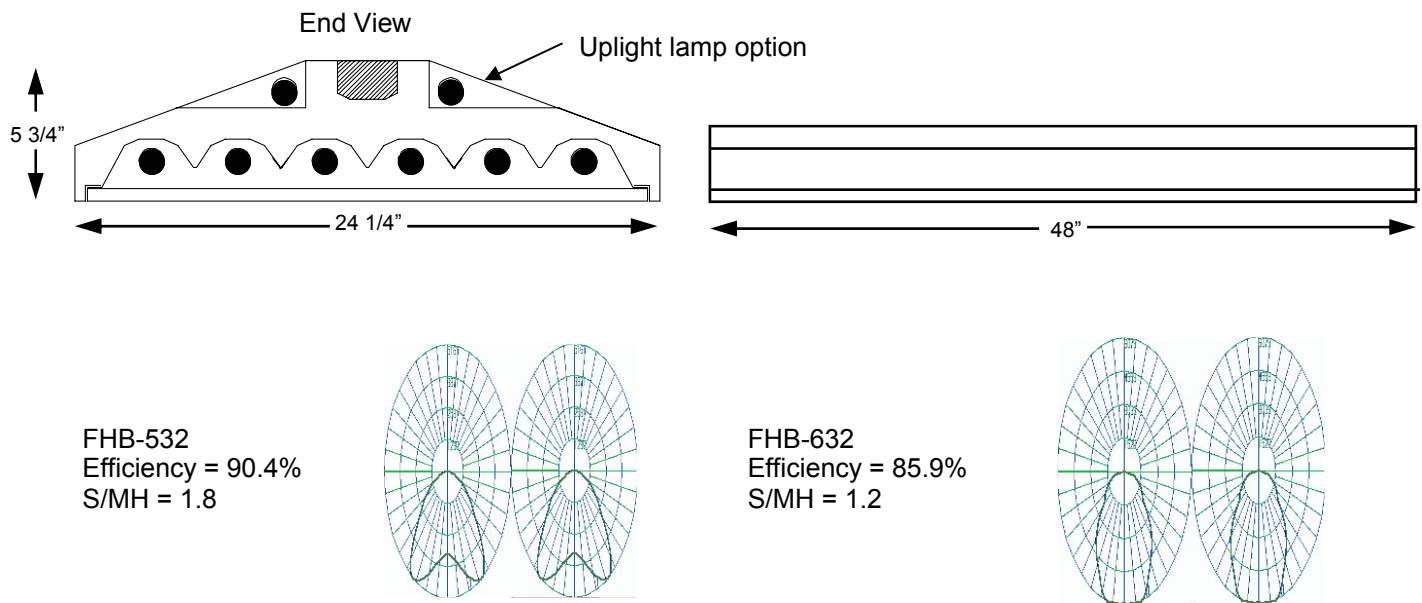

HIGH BAY REPLACEMENT GUIDE - QUICK REFERENCE

FHB System Fixture Spacing	FHB 5x32 T8 Normal, 146 W			FHB 5x32 T8 High Light, 190 W		
	15	20	25	15	20	25
	Maintained Footcandles*			Maintained Footcandles*		
50' High	38	19	11	47	26	16
45' High	40	20	12	50	27	17
40' High	42	21	13	54	28	18
35' High	44	22	14	58	31	19
30' High	46	24	15	62	33	20
25' High	48	26	17	64	35	22
20' High	51	28	19	66	37	24
15' High	54	30	21	68	39	26